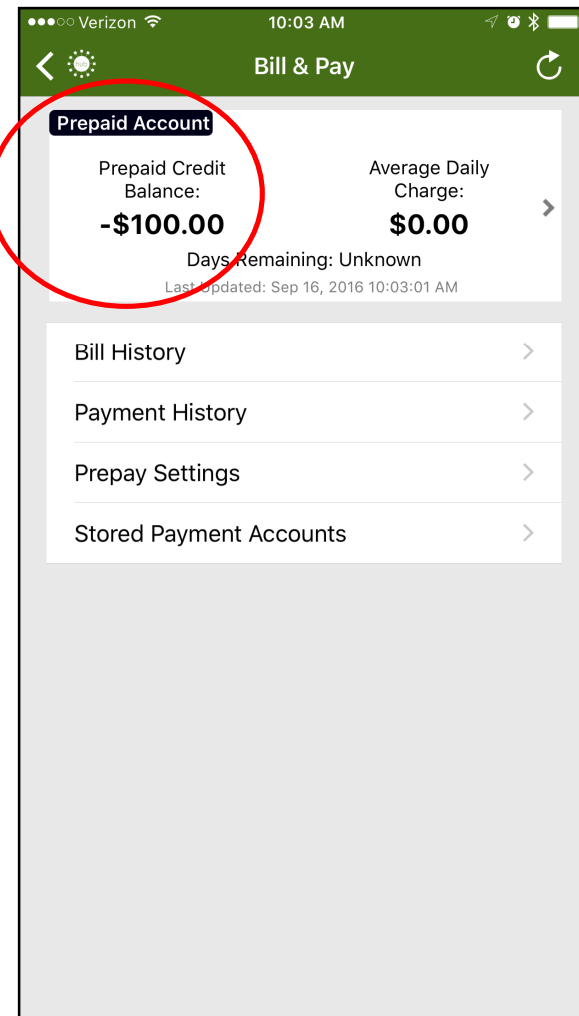

Prepay on SmartHub

See your balance and add a payment using our SmartHub App

ANDROID

IOS

Prepay on SmartHub

See your balance and add a payment at www.butler.coop

[Pay Online](#) | [Outage Map](#) | [Report an Outage](#) | CONTACT US: 1.800.464.0060